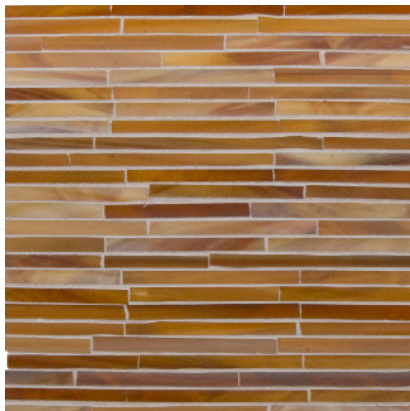

ARTISTIC TILE

SATCHMO STICKS

Ice White

Coltrane Cream

BB Blue

Ella Light Brown-Limited Inventory

New York- Limited Inventory

JAZZ GLASS COLLECTION

*Recommended Grout : Mapei Keracolor Sanded or Ultracolor Plus Sanded

Satchmo Sticks
11" x 12" x 1/8"
interlocking mesh - backed mosaic