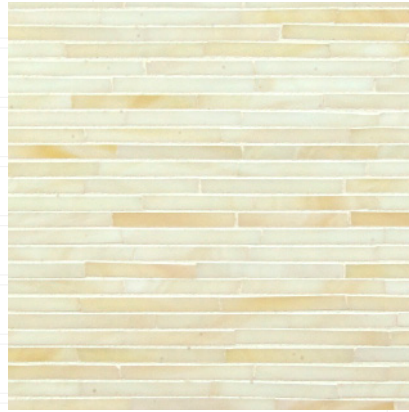

ARTISTIC TILE

SATCHMO STICKS

Ice White

Coltrane Cream

BB Blue

Ella Light Brown-Limited Inventory

New York- Limited Inventory

JAZZ GLASS COLLECTION

*Recommended Grout : Mapei Keracolor Sanded or Ultracolor Plus Sanded

Satchmo Sticks
11" x 12" x 1/8"
interlocking mesh - backed mosaic