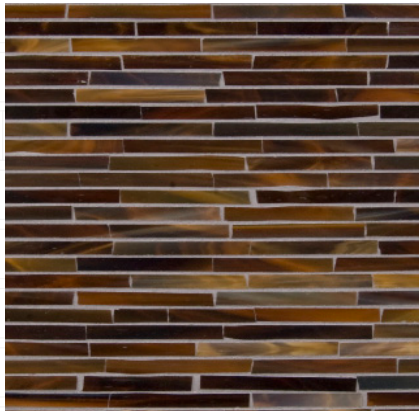

ARTISTIC TILE

SATCHMO STICKS

Ice White

Coltrane Cream

BB Blue

Ella Light Brown-Limited Inventory

New York- Limited Inventory

JAZZ GLASS COLLECTION

*Recommended Grout : Mapei Keracolor Sanded or Ultracolor Plus Sanded

Satchmo Sticks
11" x 12" x 1/8"
interlocking mesh - backed mosaic