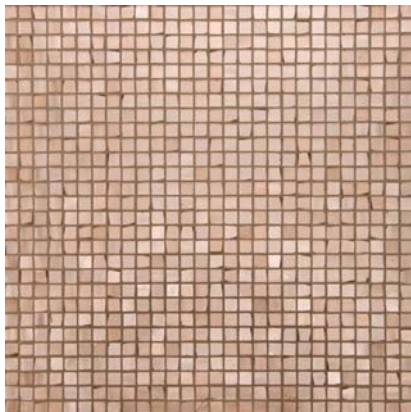

LINES

Count Basie Copper Matte

Ellington Gunmetal Matte

Big Band Silver Satin Matte

SQUARES

Count Basie Copper Matte

Ellington Gunmetal Matte

Big Band Silver Satin Matte